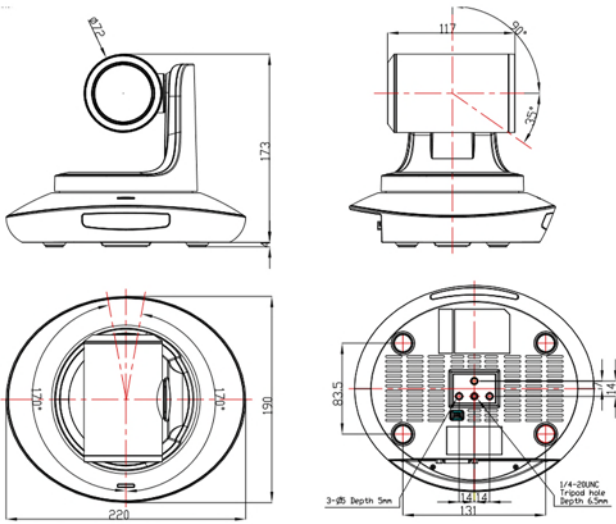

General

Input Voltage	5V 1000mA(via USB type C)/ DC: 12V 2A(via Power Adapter)	
Power Consumption	DC: 12V 2A(Pmax=8W)	DC: 12V 2A(Pmax=8W)
Operating Temperature	-10°C~50°C	
Operating Humidity	≤80%	
Color	Silver	
Dimension (LxWxH)	220mmx190mmx173mm	
Net Weight	1.25kg(2.8LBS)	
Accessory	Power adapter, Power cable, 3m USB Type-C cable, manual, warranty card	

Please scan with browser.

Telecam Technology Co.,Ltd

Phone number: +86 755 33275155 E-mail: sales@telycam.com

Add: 6 Floor, Building A, Shuanghuan Information Technology Industrial Park, No.8, Baoqing Rd, Longgang District, Shenzhen, 518116, China