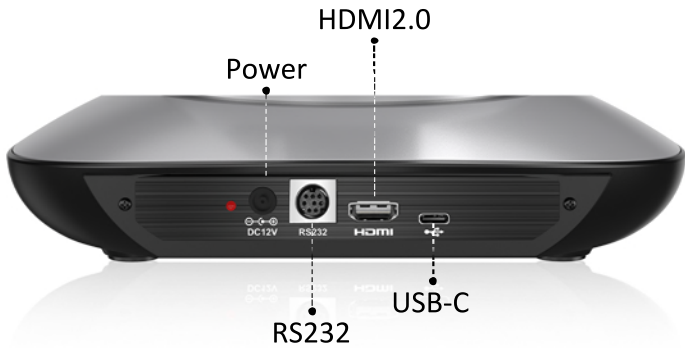

General

Input Voltage	5V 1000mA(via USB type C)/ DC: 12V 2A(via Power Adapter)	
Power Consumption	DC: 12V 2A(Pmax=8W)	DC: 12V 2A(Pmax=8W)
Operating Temperature	-10°C~50°C	
Operating Humidity	≤80%	
Color	Silver	
Dimension (LxWxH)	220mmx190mmx173mm	
Net Weight	1.25kg(2.8LBS)	
Accessory	Power adapter, Power cable, 3m USB Type-C cable, manual, warranty card	

Please scan with browser.

Telecam Technology Co.,Ltd

Phone number: +86 755 33275155 E-mail: sales@telycam.com

Add: 6 Floor, Building A, Shuanghuan Information Technology Industrial Park, No.8, Baoqing Rd, Longgang District, Shenzhen, 518116, China